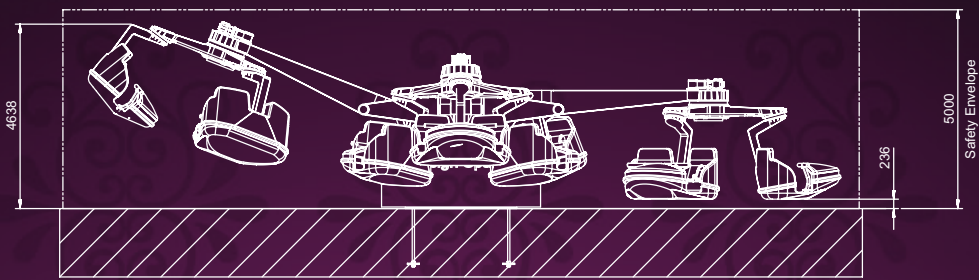

Head Office:
Huss Park Attractions GmbH
Emil-Sommer-Str. 4-6
28329 Bremen, Germany
Tel +49 421 49900 0
sales@hussrides.com

After Sales Service:
Huss Parts & Service GmbH
Emil-Sommer-Str. 4-6
28329 Bremen, Germany
Tel +49 421 49900 30
service@hussparts.com