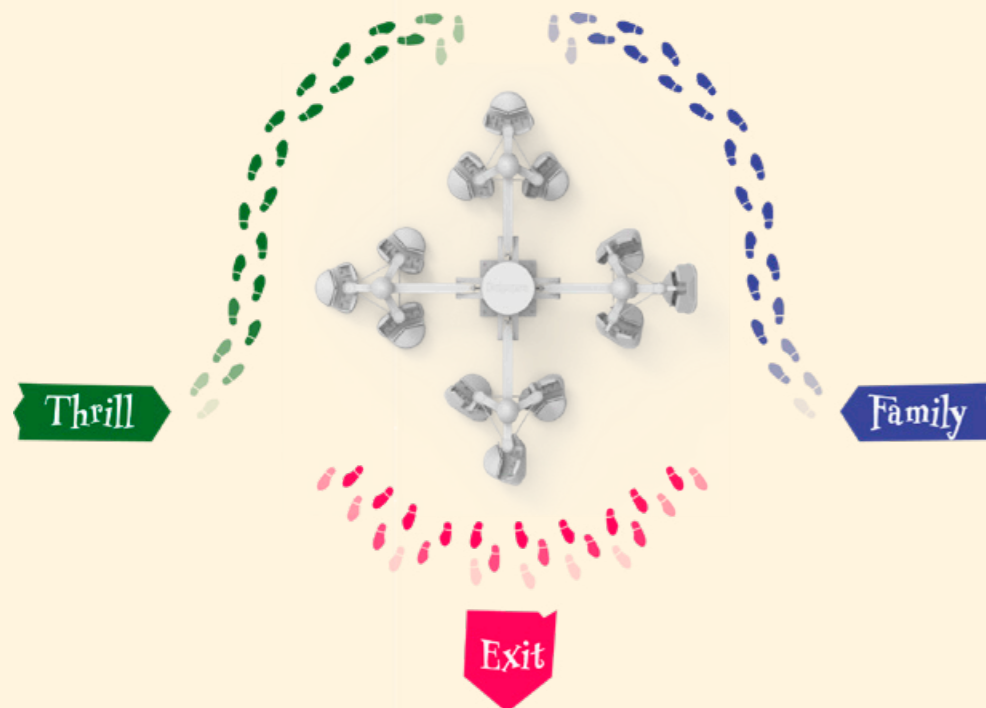

PROFILE

- **Innovative design – mighty machine – that’s HUSS®!**
- **Two rides in one attraction** – all-inclusive Family & white-knuckle Thrill ride
- **Two-lane queue system** – optimized operation & guest flow
- **High capacity** – enormous guest appeal
- **Maximized performance** – more powerful than ever before
- **Show ride** with complete & interactive show control

OPTIONS

- **HUSS® Design** – individual theming & illumination concept
- **Customized show ride cycle** following an individual soundtrack
- **Multimedia package**
- **Special effects**

TECHNICAL DATA

Footprint:	20 m Ø
Height:	5 m (excl. centre decoration)
Number of Gondolas:	12
Total Number of Passengers:	48
Allowable Passenger Size:	from 1.20 m to 1.95 m
Theoretical Maximum Capacity:	1440 pph
Ride Programs:	min. 3
Installed Power at Drive Unit:	120 kW
Restraint:	individual lap bar per seat