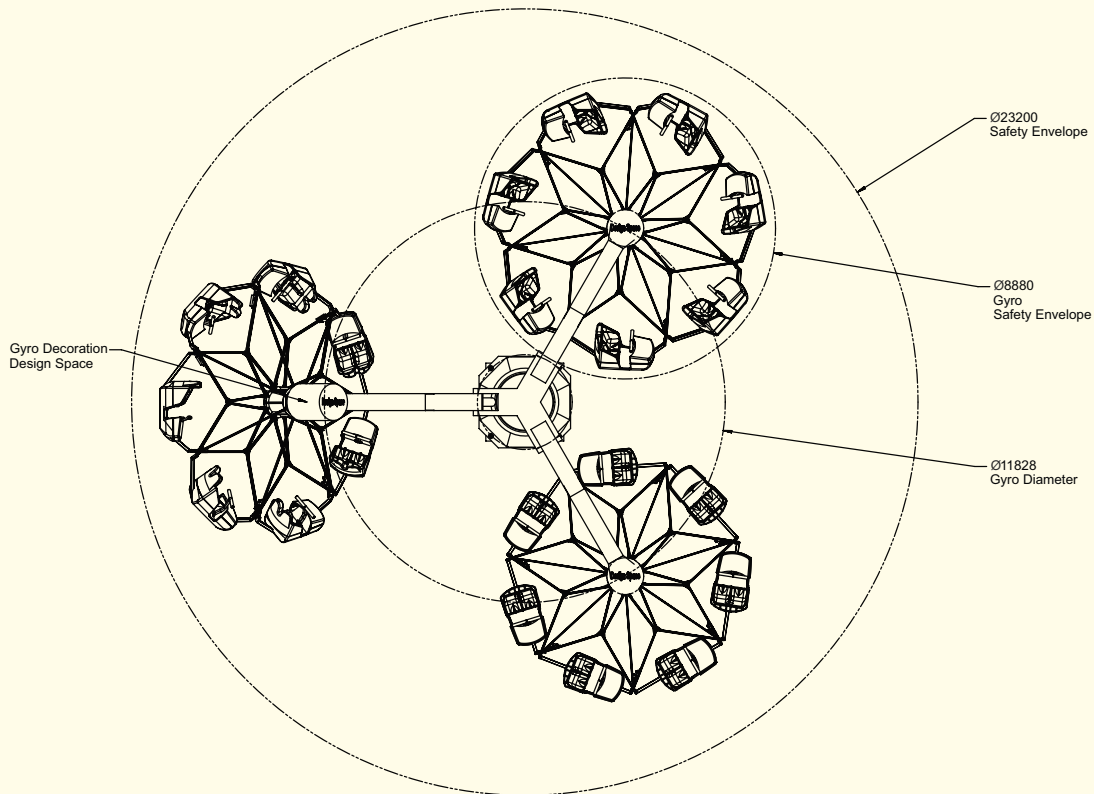

The gondola is suspended at a horizontal axis allowing free swing to the side. The combination of central rotation, lift, the satellite counter rotation, and gondola swing results in a nice cycloid movement with swift but very harmonic changes of height, velocity and direction. Therefore, Troika 2G is an attraction for the whole family including teens.

The gondola has one adjustable lap bar for each seat. Different ride programs are available to accommodate the ride to different guest groups.

PROFILE

- **Innovative design – mighty machine – that’s HUSS®!**
- **Two rides in one attraction** – gentle and adventure
- **High capacity** – enormous guest appeal
- **Maximized performance** – more powerful than ever before
- **Show ride** with complete & interactive show control

OPTIONS

- **HUSS® Design** – individual theming & illumination concept
- **Customized show ride cycle** following an individual soundtrack
- **Multimedia package**
- **Special effects**

TECHNICAL DATA

◆ Footprint:	23.2 m Ø
◆ Height:	8.7 m (excl. centre decoration)
◆ Number of Gondolas:	21
◆ Total Number of Passengers:	42
◆ Allowable Passenger Size:	from 1.20 m to 1.95 m
◆ Theoretical Maximum Capacity:	1260 pph
◆ Ride Programs:	min. 2
◆ Installed Power at Drive Unit:	100 kW
◆ Restraint:	individual lap bar per seat

GONDOLA

- Brand-new design with more space & comfort
- Individual lap bar per seat for additional safety
- On-board sound system & multimedia
- Extensive illumination

CENTRE

- Sets the theme
- Visual focal point
- Individual & high-level theming
- Show elements