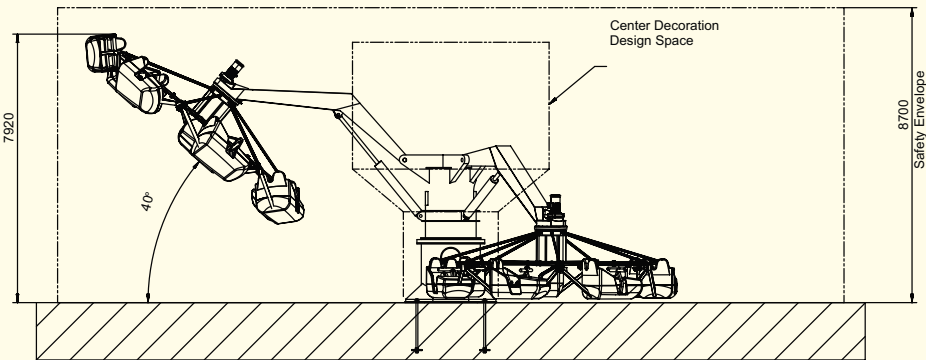

Head Office:
Huss Park Attractions GmbH
Emil-Sommer-Str. 4-6
28329 Bremen, Germany
Tel +49 421 49900 0
sales@hussrides.com

After Sales Service:
Huss Parts & Service GmbH
Emil-Sommer-Str. 4-6
28329 Bremen, Germany
Tel +49 421 49900 30
service@hussparts.com